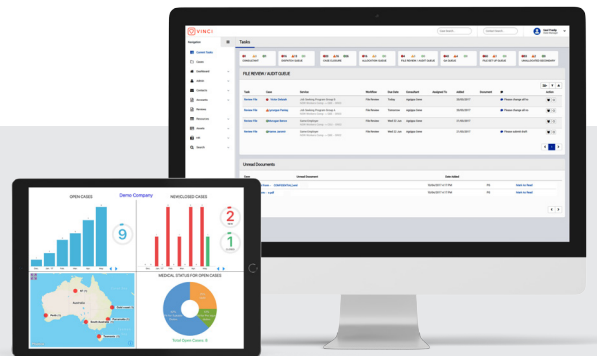

## A Platform to Assist Recovery at Work

The VINCI APP ensures consistency through standardised quality assessments.

- ✔ Job Task Analysis
- ✔ Prompt Recovery at work plans
- ✔ Workplace assessments
- ✔ Easy to deploy and administer
- ✔ Access to data anytime, anywhere
- ✔ Assists in meeting compliance and key targets
- ✔ Reports generated and authorised in a matter of minutes

### Key Functionality

- Mobile software
- Report templates
- Secure data repository
- Gallery of task photos
- Electronic confirmation
- Live portfolio dashboard
- Real time reporting
- Rapid live analysis of duties
- Voice recognition software
- Job dictionary repository

## Software Integration

Pair VINCI with the VINCI APP to leverage a seamless and efficient workflow.

-  Web based software
-  Superior data security
-  Report templates
-  Workflow manager
-  Automatic alerts